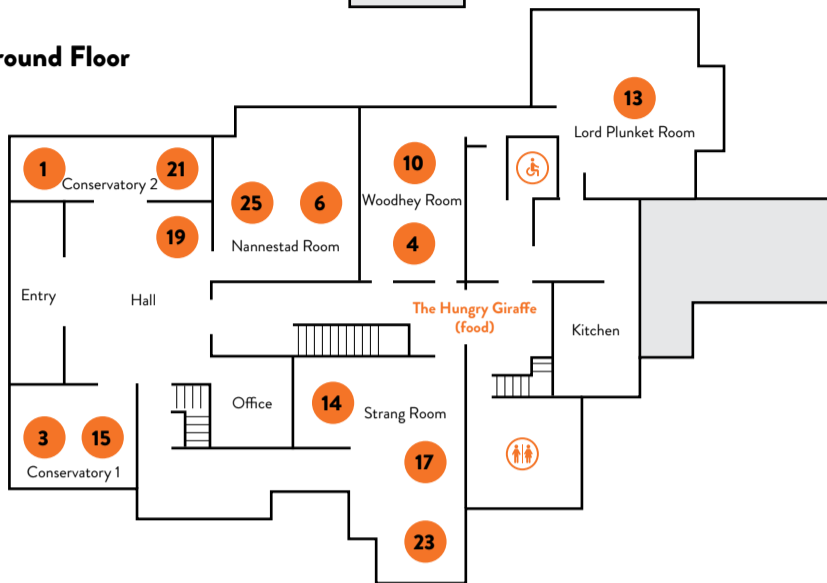

First Floor

Ground Floor

Coach House 5 7 16 22

Art Showcase
Manawatū

PRESENTED BY
SQUARE EDGE
COMMUNITY arts

SPONSORED BY
PALMY
PALMIDEA
PALMERSTON NORTH

Art Showcase
Manawatū

Caccia Birch
Palmerston North
3 & 4 May 2025
Free Entry
10am – 4pm